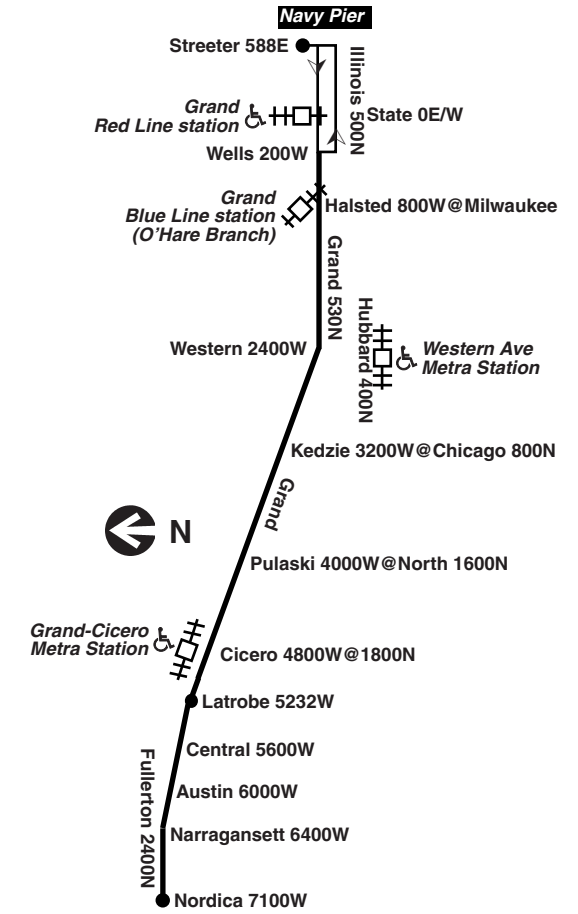

Bicycle racks are installed on the front of all CTA buses and are allowed on CTA trains during certain hours. See our Bike & Ride brochure or webpage for help on how to use racks and more.

Know before you go: Get alerts from us by text or e-mail about planned service changes every week or instant alerts for unplanned reroutes and disruptions. Sign up for CTA Updates today at transitchicago.com/updates.

65 Grand

Effective Mar. 23, 2025

All CTA buses are accessible

transitchicago.com/bus/65

Monday thru Friday

#65 Grand

Eastbound

LV Grand/Nordica	Grand/Cicero	Grand/Pulaski	Grand/Chicago	Grand/Milwaukee/Halsted	AR Navy Pier
4:45a	4:57a	5:02a	5:09a	5:21a	5:34a
5:11	5:23	5:28	5:35	5:47	6:00
5:32	5:45	5:50	5:58	6:11	6:25
5:47	6:00	6:06	6:14	6:27	6:41
6:00	6:13	6:19	6:27	6:41	6:55
6:11	6:26	6:32	6:41	6:56	7:10
6:21	6:36	6:42	6:52	7:07	7:22
6:43L	6:47	6:53	7:03	7:19	7:34
6:41	6:57	7:04	7:14	7:32	7:48
7:03L	7:08	7:14	7:25	7:43	7:59
6:59	7:17	7:23	7:34	7:53	8:09
7:21L	7:25	7:32	7:42	8:01	8:18
7:16	7:33	7:40	7:50	8:09	8:26
7:36L	7:41	7:47	7:58	8:17	8:33
7:31	7:48	7:55	8:05	8:24	8:41
7:52L	7:56	8:02	8:12	8:31	8:48
7:48	8:05	8:11	8:21	8:40	8:57
8:11L	8:15	8:21	8:31	8:50	9:07
8:08	8:24	8:30	8:41	8:59	9:16
---	---	8:49T	8:51	9:09	9:26
8:28	8:44	8:50	9:01	9:19	9:35
8:38	8:54	9:00	9:10	9:27	9:44
8:49	9:05	9:11	9:21	9:38	9:55
9:01	9:17	9:24	9:33	9:50	10:05